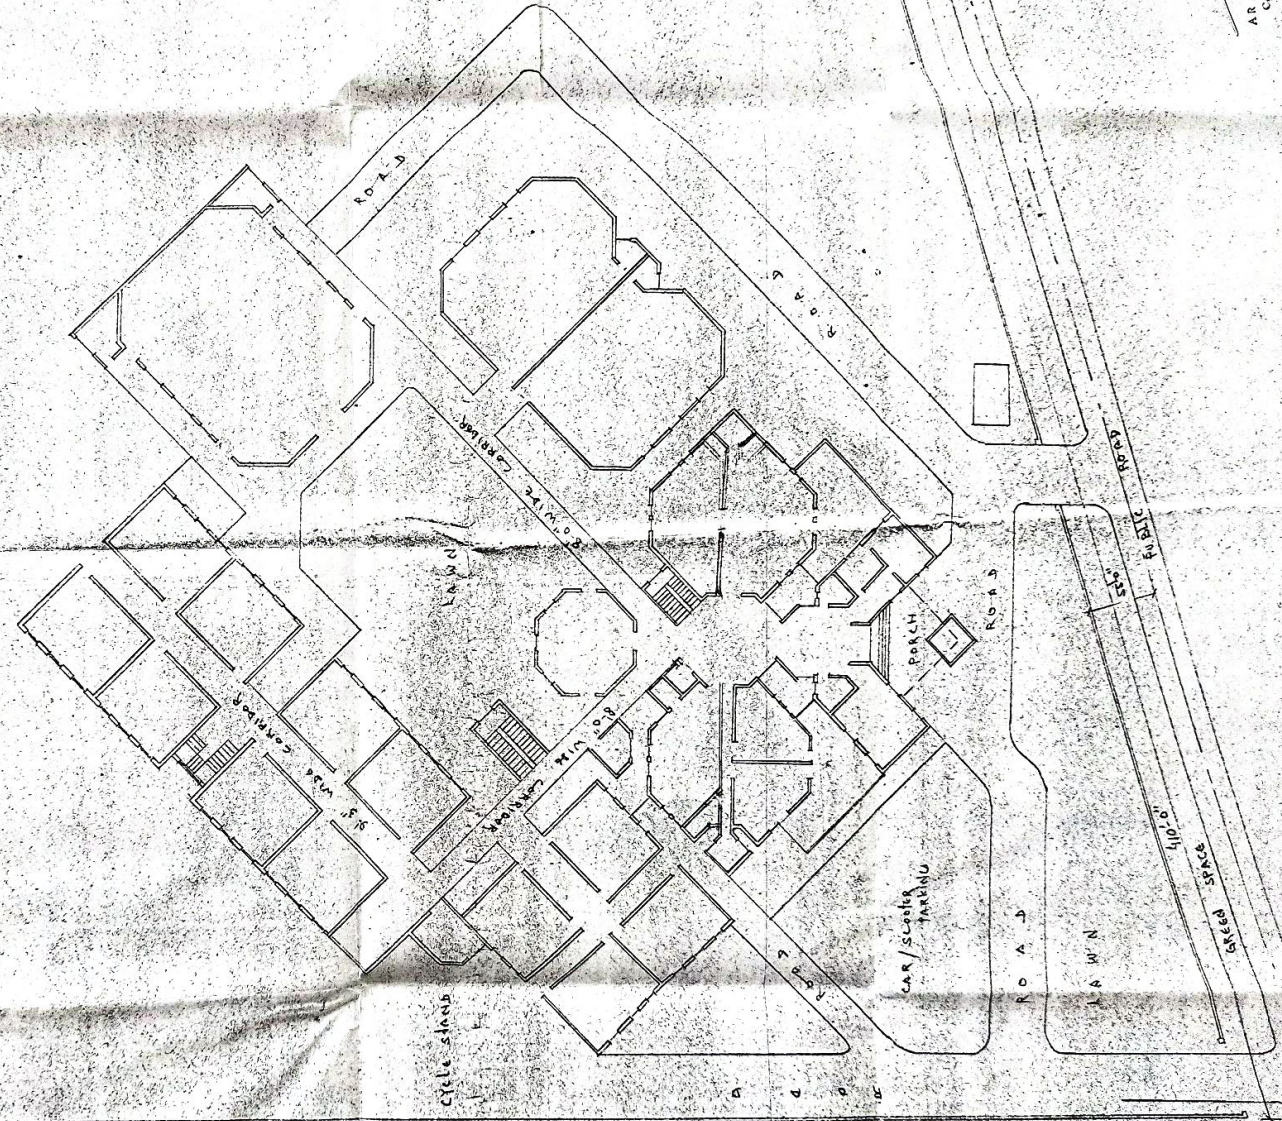

AR ANIL KUMAR
CA/2001/2774

PLAY GROUND

SITE PLAN
SCALE 1"=24'